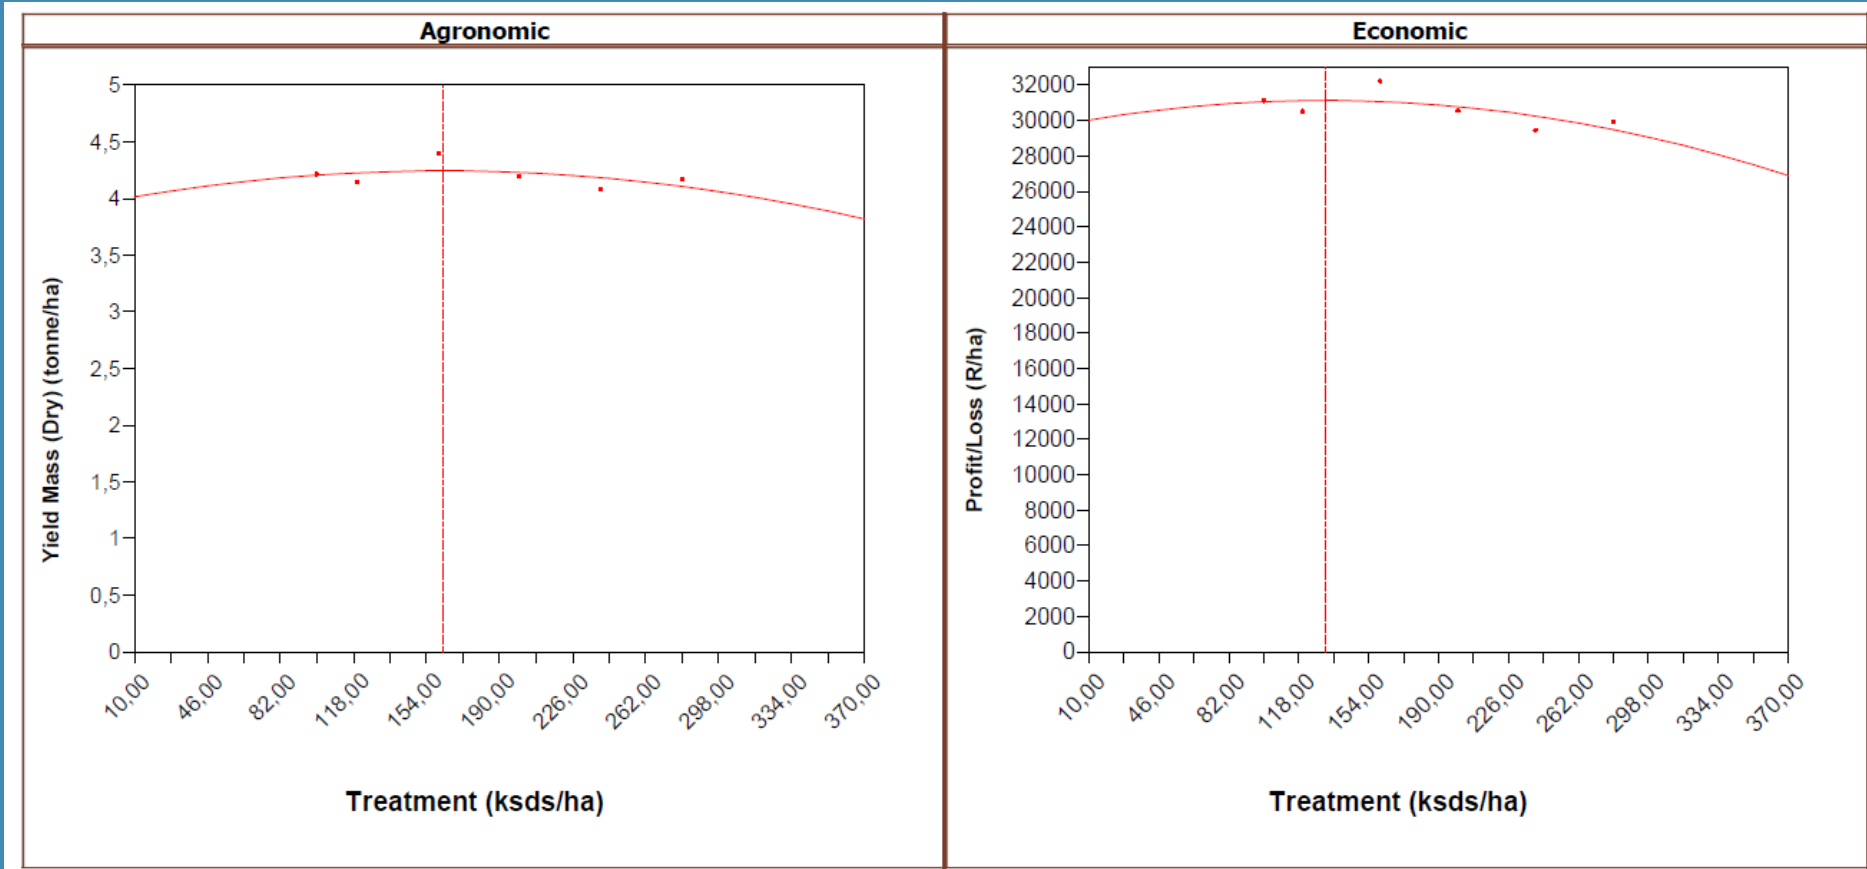

PRESISIE TEGNOLOGIE